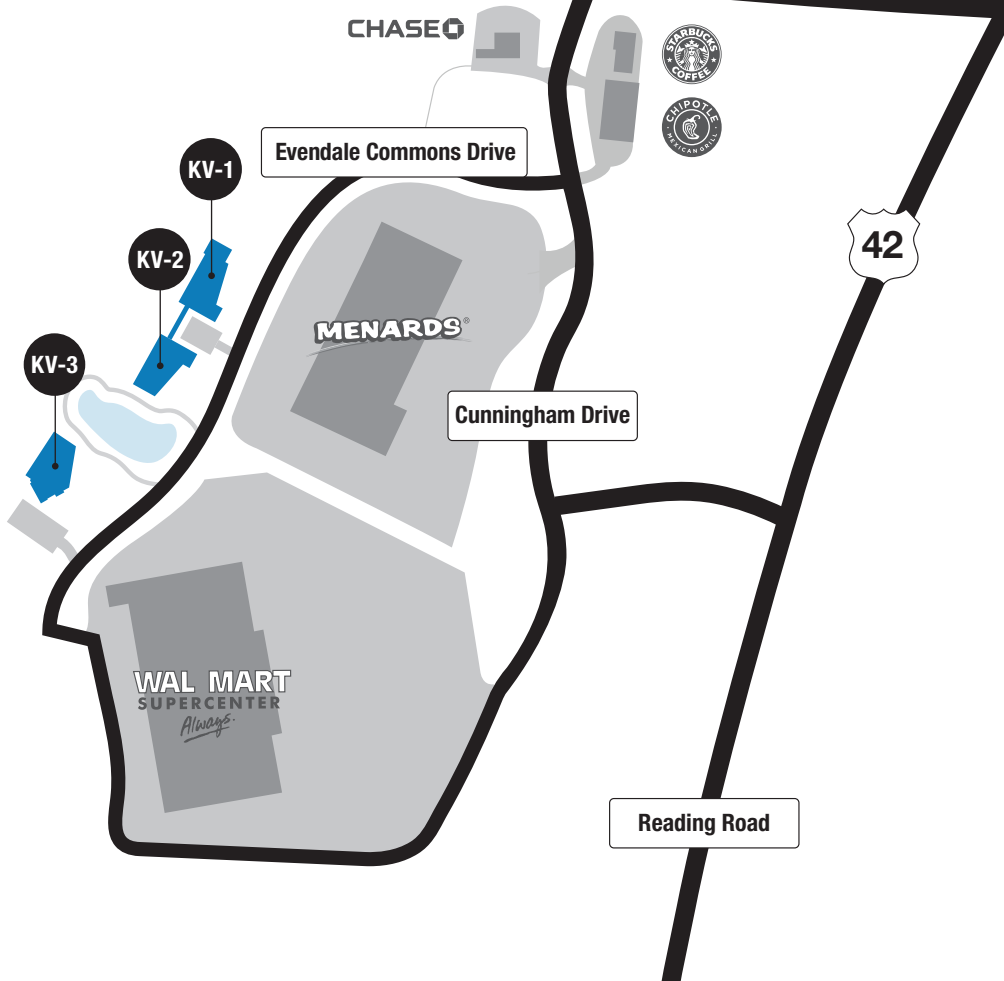

Glendale Milford Road

kineticvisionSM

10255 Evendale Commons Drive
Cincinnati, Ohio 45241

DIRECTIONS

From the West (I-75)

- Take EXIT 14 towards **Evendale**
- Merge onto Glendale Milford Road
- Turn **right** onto Cunningham Drive
- Take the 1st **right** onto Evendale Commons Drive
- Kinetic Vision is on the **right**

From the East (I-71)

- Take EXIT 15 towards **Pfeiffer Road**
- Turn **right** onto Pfeiffer Road
- Pfeiffer Road becomes Glendale Milford Road
- Turn **left** onto Cunningham Road
- Take the 1st **right** onto Evendale Commons Drive
- Kinetic Vision is on the **right**